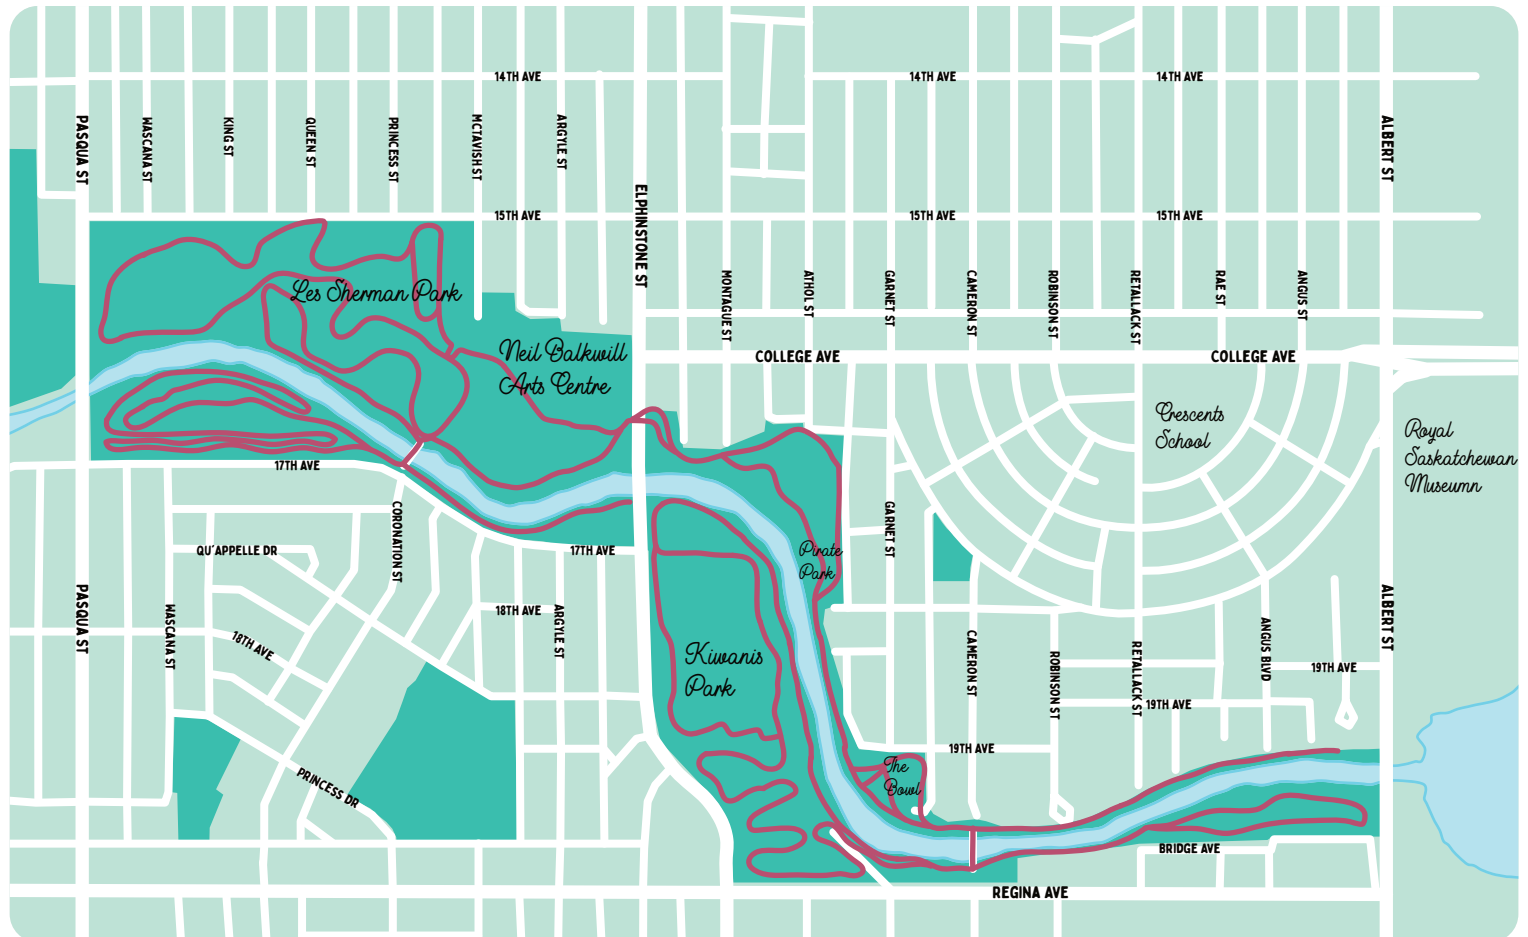

SKI GREAT DISTANCES, WIN GREAT PRIZES

ALL YOUNG SKIERS (16 YEARS OR YOUNGER) receive prizes for hitting milestones:

- **TOTAL OF 5KM OR MORE:** certificate of achievement & Cathedral Village pin
- **TOTAL OF 15KM OR MORE:** Cathedral Village sticker & patch
- **TOTAL OF 40KM OR MORE:** draw for Cathedral toque! *

* *touques are only while supplies last*

CROSS COUNTRY SKI MAP OF CATHEDRAL

WITH ELPHINSTONE ST & WASCANA CREEK DIVIDING THE TRAILS INTO FOUR QUADRANTS, THE COMPLETE LOOP IN EACH QUADRANT (WITHOUT SHORTCUTS) IS APPROXIMATELY 2.5KM